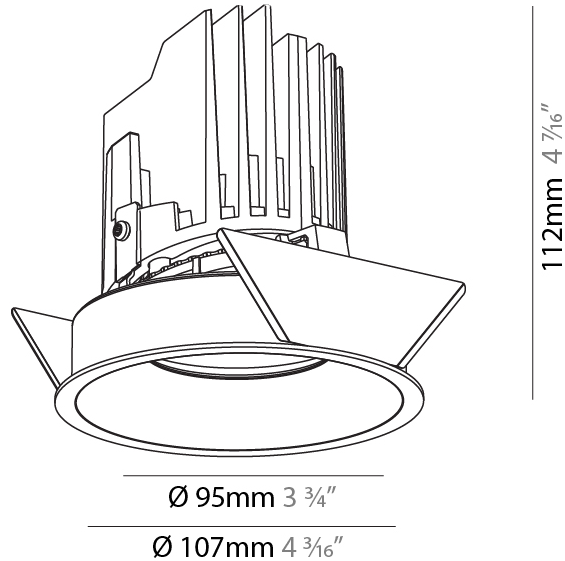

PHYSICAL

Shape: Round
Diameter (mm): 107
Diameter (in): 4 3/16
Height (mm): 112
Height (in): 4 7/16
Ceiling Thickness (mm): 10 / 12.5 / 15
Ceiling Thickness (in): 3/8 or 1/2 or 9/16
Min. Recessing Depth (mm): 130
Min. Recessing Depth (in): 5 1/8
Light Distribution: Adjustable / Downlight
Weight (kg): 0.485
Weight (lbs): 1.07
Fixture Finish: SSR / BKV / CWI / CRY / HAB / LAG / UFT / ITA / RUA / RUR / MIC / FTG / MYG / TWT / LOD / PUS / FRO / FUP / KIA / POP / BLS / SPG / MEY / GOH / GUM / CHC / COM / ABZ / JAG / OBR / MOS / ROR
Fixture Material: Aluminum Die Cast
Cut-out Measurements: 98mm / 3 7/8"

ELECTRICAL

Lamp Type: LED (Zhaga Standard)
Input Wattage (W): 15.5
Total Output Wattage (W): 13
Dimming: Tri-Mode (Non-Dimming and Phase Dimming (120Vac only) and 0-10V Dimming)
Driver Included: No
Driver Location: Recessed Housing
Driver Type: Constant Current - Universal
Driver Class: Class 2
Housing: See components
Input Voltage (V): 120 - 277
Constant Current (MA): 500

LED

Number of LEDs: 1
Color Temperature (°K): 2700 / 3000 / 3500 / 4000
Max. Delivered Lumen (lm): 940 / 980 / 1029 / 1050
Nominal Lumen (lm): 1386 / 1438 / 1511 / 1542
CRI: >90 CRI
Lamp Life (hrs): 50000

OPTICAL

Reflector: 20 / 40 / 60
Adjustability: Rotational 355°, Tilt 10°

RATINGS AND CERTIFICATIONS

Certified By: Certified for North American Standards
IP rating: IP20

PROJECT
TYPE
SPECIFIER
QUANTITY
DATE