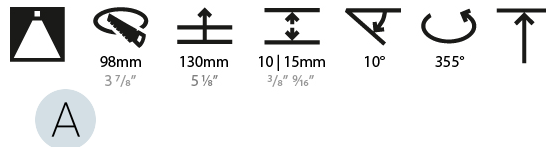

PHYSICAL

Shape: Round
Diameter (mm): 107
Diameter (in): 4 3/16
Height (mm): 112
Height (in): 4 7/16
Ceiling Thickness (mm): 10 / 12.5 / 15
Ceiling Thickness (in): 3/8 or 1/2 or 9/16
Min. Recessing Depth (mm): 130
Min. Recessing Depth (in): 5 1/8
Light Distribution: Adjustable / Downlight
Weight (kg): 0.485
Weight (lbs): 1.07
Fixture Finish: SSR / BKV / CWI / CRY / HAB / LAG / UFT / ITA / RUA / RUR / MIC / FTG / MYG / TWT / LOD / PUS / FRO / FUP / KIA / POP / BLS / SPG / MEY / GOH / GUM / CHC / COM / ABZ / JAG / OBR / MOS / ROR
Fixture Material: Aluminum Die Cast
Cut-out Measurements: 98mm / 3 7/8"

ELECTRICAL

Lamp Type: LED (Zhaga Standard)
Input Wattage (W): 15.5
Total Output Wattage (W): 13
Dimming: Tri-Mode (Non-Dimming and Phase Dimming (120Vac only) and 0-10V Dimming)
Driver Included: No
Driver Location: Recessed Housing
Driver Type: Constant Current - Universal
Driver Class: Class 2
Housing: See components
Input Voltage (V): 120 - 277
Constant Current (MA): 500

LED

Number of LEDs: 1
Color Temperature (°K): 2700 / 3000 / 3500 / 4000
Max. Delivered Lumen (lm): 940 / 980 / 1029 / 1050
Nominal Lumen (lm): 1386 / 1438 / 1511 / 1542
CRI: >90 CRI
Lamp Life (hrs): 50000

OPTICAL

Reflector: 20 / 40 / 60
Adjustability: Rotational 355°, Tilt 10°

RATINGS AND CERTIFICATIONS

Certified By: Certified for North American Standards
IP rating: IP20

PROJECT
TYPE
SPECIFIER
QUANTITY
DATE