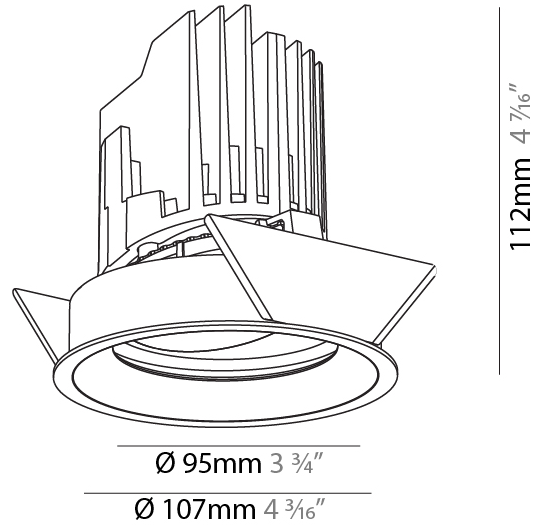

PHYSICAL

Shape: Round
Diameter (mm): 107
Diameter (in): 4 3/16
Height (mm): 112
Height (in): 4 7/16
Ceiling Thickness (mm): 10 / 12.5 / 15
Ceiling Thickness (in): 3/8 or 1/2 or 9/16
Min. Recessing Depth (mm): 130
Min. Recessing Depth (in): 5 1/8
Light Distribution: Adjustable / Downlight
Weight (kg): 0.46
Weight (lbs): 1.01
Fixture Finish: SSR / BKV / CWI / CRY / HAB / LAG / UFT / ITA / RUA / RUR / MIC / FTG / MYG / TWT / LOD / PUS / FRO / FUP / KIA / POP / BLS / SPG / MEY / GOH / GUM / CHC / COM / ABZ / JAG / OBR / MOS / ROR
Fixture Material: Aluminum Die Cast
Cut-out Measurements: 98mm / 3 7/8"

ELECTRICAL

Lamp Type: LED (Zhaga Standard)
Input Wattage (W): 16.5
Total Output Wattage (W): 14
Dimming: Tri-Mode (Non-Dimming and Phase Dimming (120Vac only) and 0-10V Dimming)
Driver Included: No
Driver Location: Recessed Housing
Driver Type: Constant Current - Universal
Driver Class: Class 2
Housing: See components
Input Voltage (V): 120 - 277
Constant Current (MA): 500

LED

Number of LEDs: 1
Color Temperature (°K): 2700 / 3000 / 3500 / 4000
Max. Delivered Lumen (lm): 930 / 960 / 1009 / 1030
Nominal Lumen (lm): 1386 / 1438 / 1511 / 1542
CRI: >90 CRI
Lamp Life (hrs): 50000

OPTICAL

Reflector: 20 / 40 / 60
Adjustability: Rotational 355°, Tilt 30°

RATINGS AND CERTIFICATIONS

Certified By: Certified for North American Standards
IP rating: IP20